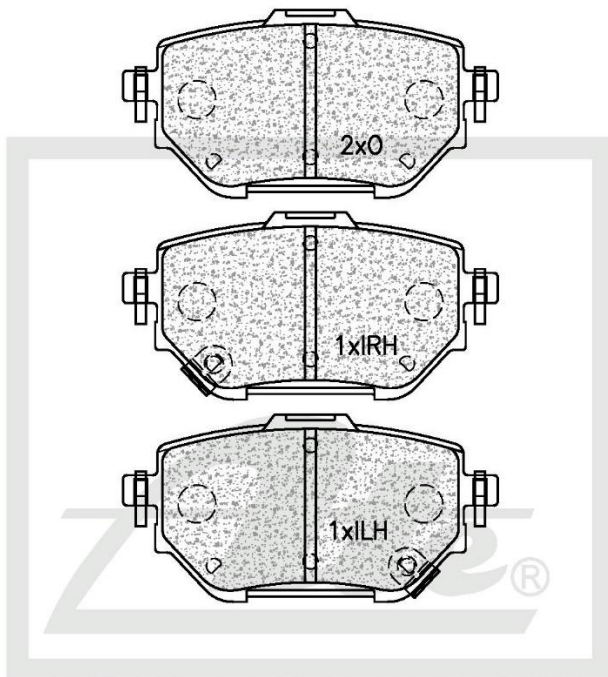

ATE1432

NEW PART NUMBER

Drawing

SUPPLIED WITH 2 X WEAR INDICATOR PADS PER SET

NOTE : L + R HANDED

Details of New Part

Brake Pad – Rear

Product Dimensions

Length – 99mm

Height – 49.5mm

Thickness – 14.5mm

Package Dimensions

Weight – 876.1g

L – 171.63mm

W – 80.8mm

H – 71.13mm